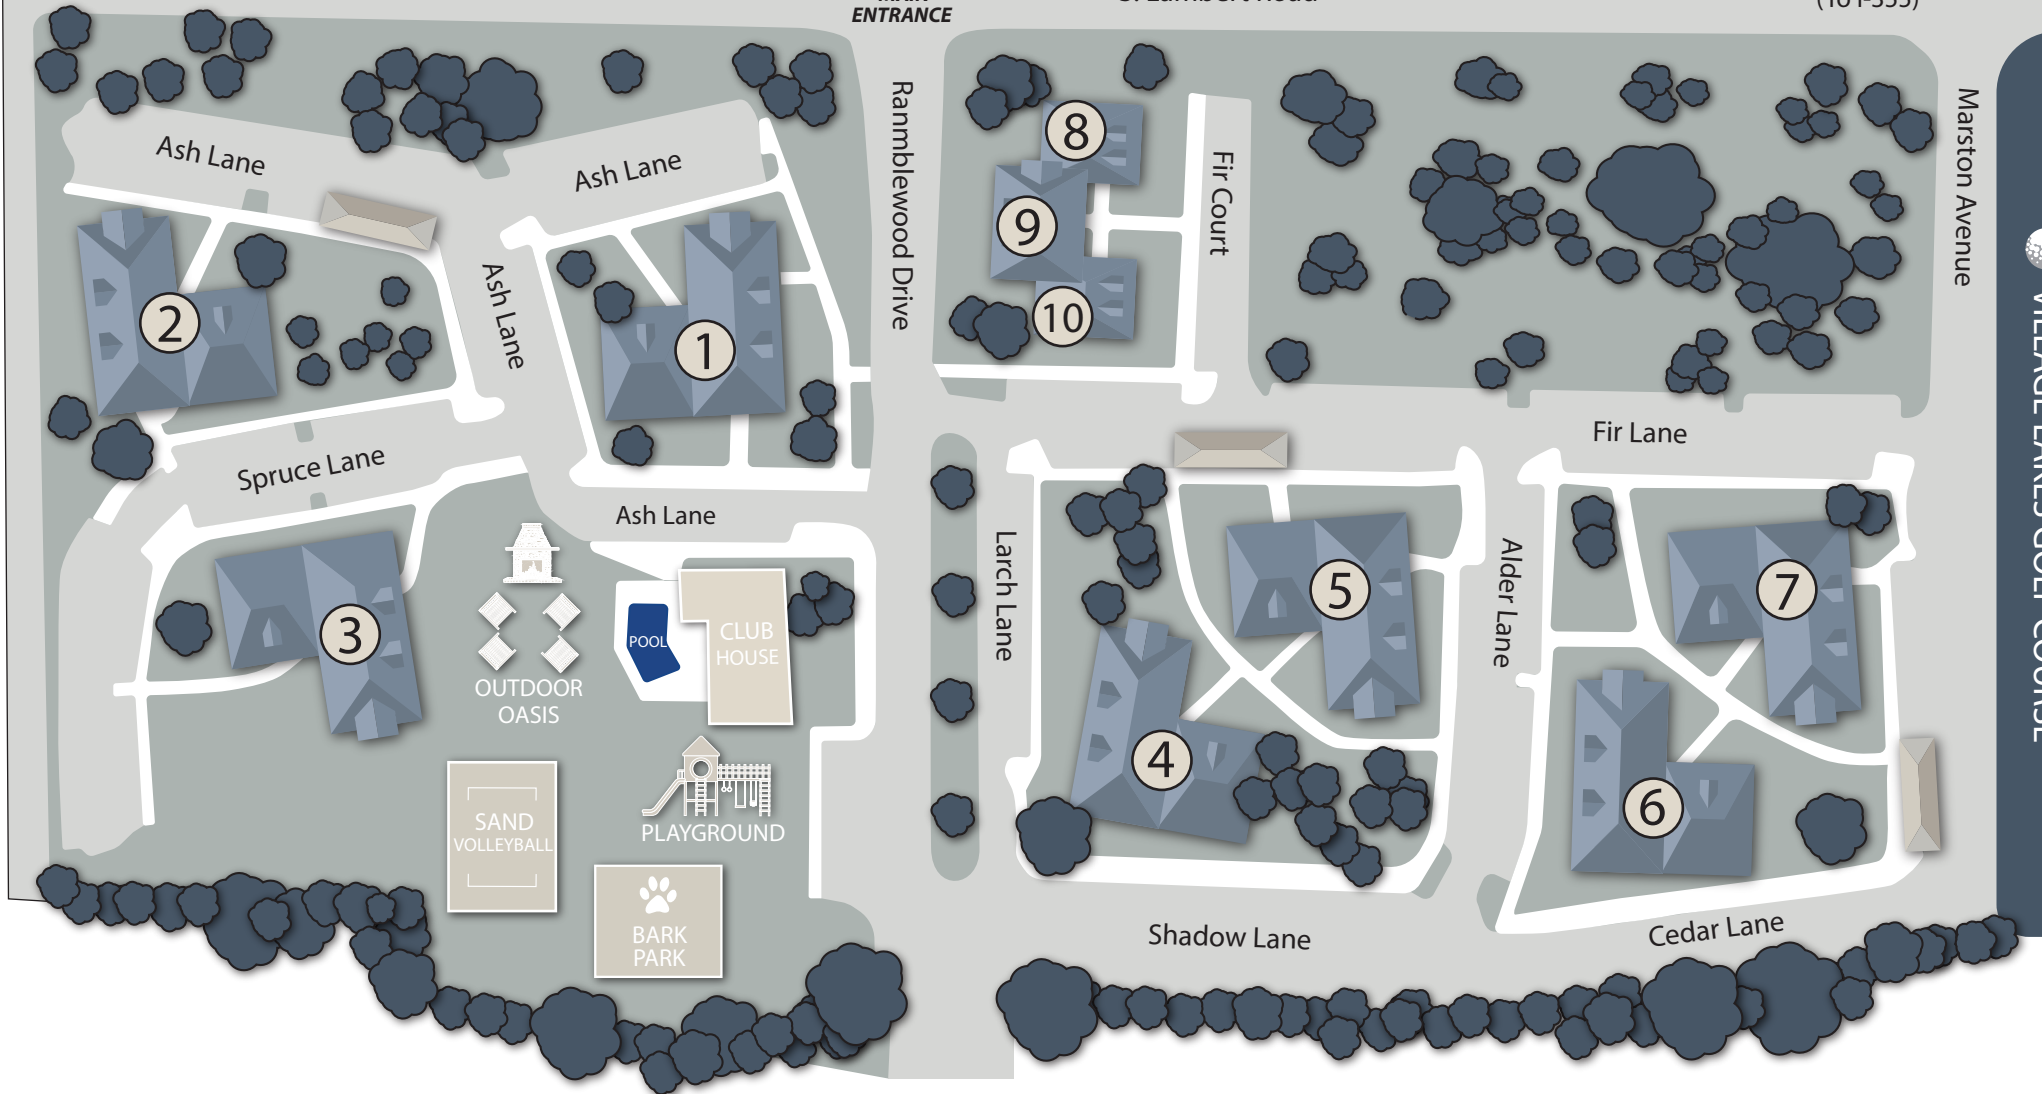

(To Butterfield Rd, I-355 & I-88)

MAIN  
ENTRANCE

S. Lambert Road

(To I-355)

VILLAGE LAKES GOLF COURSE

The  
**Arbors of Glen Ellyn**  
APARTMENT HOMES

325 Ramblewood Drive, Glen Ellyn, IL 60137

• Phone: 833-214-9541